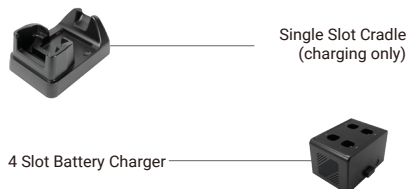

Drop 1.5m to concrete

Rain / Dust Proof (Sealing) IP54

WIRELESS

Bluetooth Bluetooth Ver. 4.2 BR/EDR/BLE

NFC Tap-to-Pair

ACCESSORIES

Standard Accessories

Optional Accessories