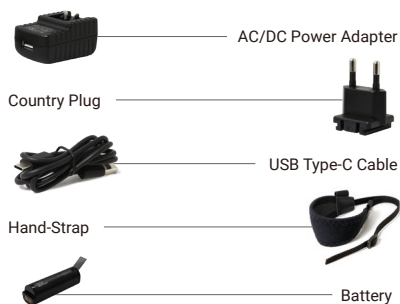

Drop 1.5m to concrete

Rain / Dust Proof (Sealing) IP54

WIRELESS

Bluetooth Bluetooth Ver. 4.2 BR/EDR/BLE

NFC Tap-to-Pair

ACCESSORIES

Standard Accessories

Optional Accessories